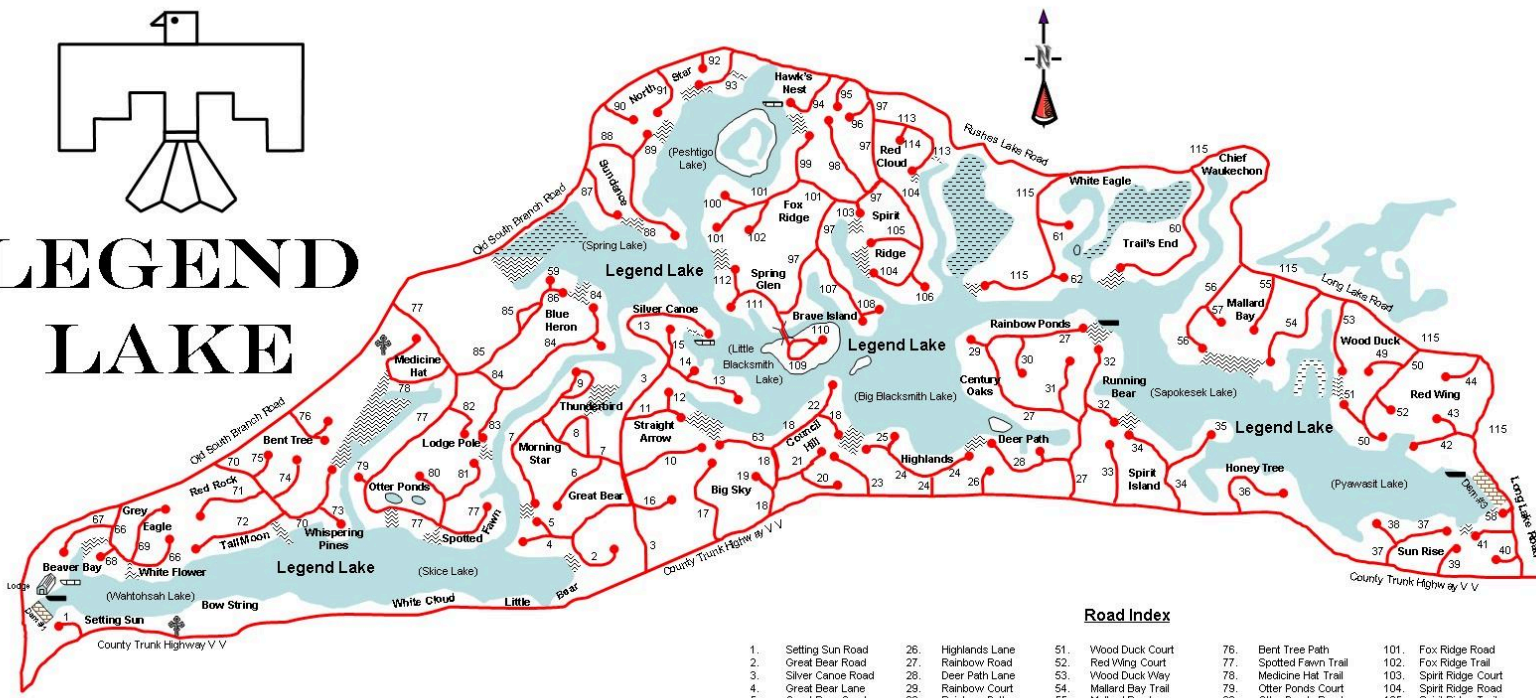

LEGEND LAKE

- LLPOA Boat Launch
- Public Boat Launch
- Beach Club
- Conservancy
- Cemetery
- Dam

Road Index